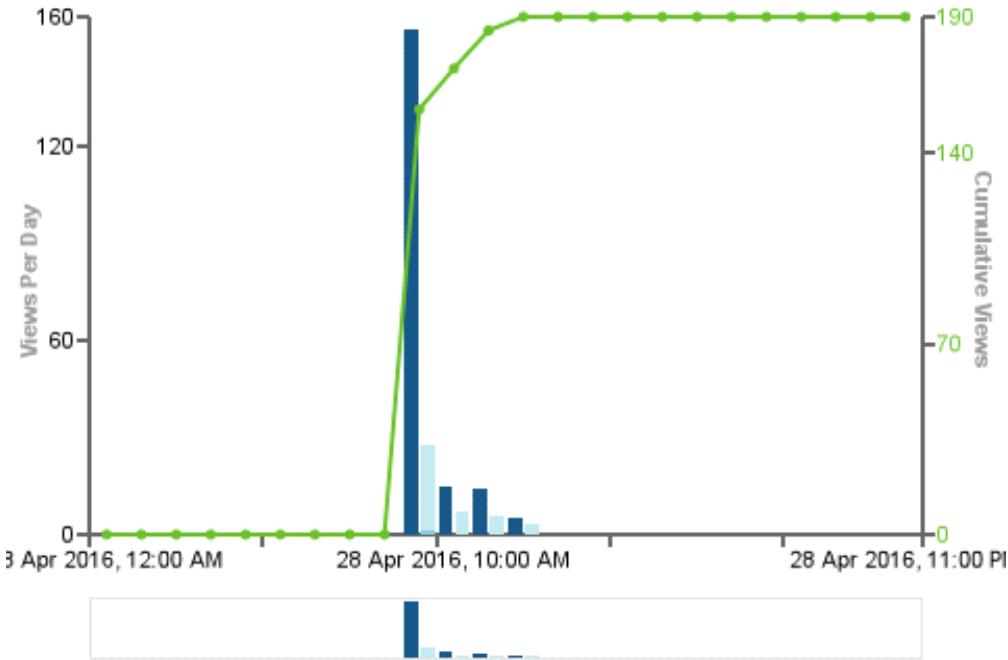

Reporting from **April 28, 2016**

190 Cumulative Views / 1 Mobile Devices / 49 Search

175 Direct Traffic Views

The most recent sources of traffic to your release. Showing **5 (out of 175)**

Country	Time	Hostname	Host Type	Source
	08:26 AM Apr 28, 2016	No		GlobeNewswire
United States	08:21 AM Apr 28, 2016	No	Cogent Communications	GlobeNewswire
United Kingdom	08:19 AM Apr 28, 2016	No	Vorboss Customer Routing Range	GlobeNewswire
Germany	08:03 AM Apr 28, 2016	No	Kiez-Net WAN	GlobeNewswire
Germany	08:03 AM Apr 28, 2016	No	Kiez-Net WAN	GlobeNewswire