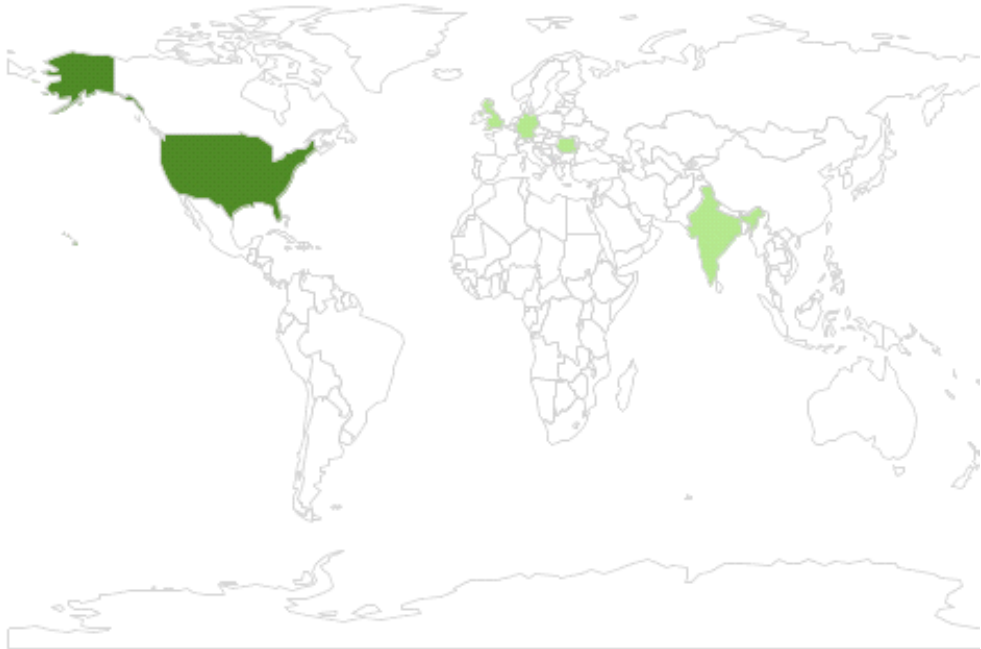

Feed

Visits

viewing 0 out of 0

Other

Source

Visits

GlobeNewswire.Com

8

viewing 1 out of 1

0 Total Press Views

A list of the views of your release by registered members of the media on GlobeNewswire.com.

Outlet	Beat	Type	Location	View Date
--------	------	------	----------	-----------

viewing 0 out of 0

Audience Segmentation

A list of the countries from which traffic was received for your release.

Country	Views	%
United States	107	68%
Germany	15	9%
United Kingdom	12	7%
India	5	3%
Romania	5	3%